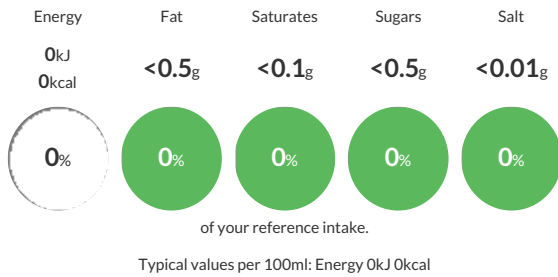

Short Product Name:

Bottle Up Stone Blue

British spring water in Reusable bottle, made from Sugar Cane. BPA free, 100% recyclable and embossed bottle.

Traded Unit GTIN: **8719327243619** Internal GTIN: **8719327113707** Supplier : **Bottle Up** Suppliers Product Code : **1.011**

Reference Intake

Each 100ml portion contains:

Nutritional Information

Typical Values	Per 100ml
Energy	0kJ 0kCal
Carbohydrates	<0.5g
of which sugars	<0.5g
Fat	<0.5g
of which saturates	<0.1g
Fibre	<0.5g
Protein	<0.5g
Salt	<0.01g