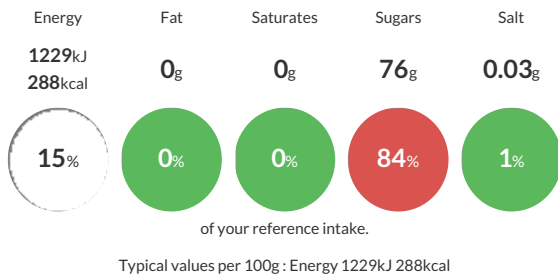

Short Product Name:

Pure blended Honey

Traded Unit GTIN: 00043647560506 Internal GTIN: 50033102 Supplier: Wilkin and Sons Ltd (Tiptree) Suppliers Product Code: 56050

Reference Intake

Each 100g portion contains: