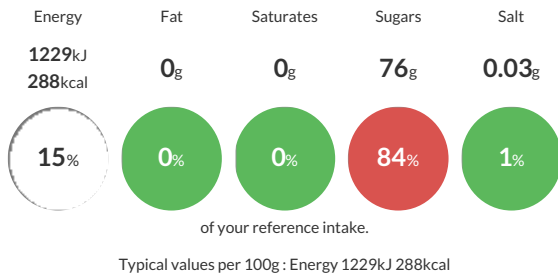

Supplier's Product Code :
Product Added :
Last Updated by Supplier :
erudus id :

56050
08 April 2026
08 April 2026
930674eb38de41a89cc94e4ca1c9e620

The information on the **Erudus System** has been supplied by the manufacturers of the products and, whilst the owners of the Erudus System take steps to ensure the information is regularly updated, they give no warranty and no guarantee that the information is accurate. Product information and ingredients may change, please always read product labels carefully in addition to using the information provided by Erudus One.

We do not accept liability for any inaccuracies or incorrect information contained on this site. Please visit <http://www.erudus.com/terms-and-conditions> for full terms and conditions.

Pure Honey 72x28g

Short Product Name:
Pure Clear Honey

Pure Honey as declared. A blend of Non-EU honeys. Packed in Tiptree, England

Traded Unit GTIN: **00043647560506** Internal GTIN: Supplier: **Wilkin and Sons Ltd (Tiptree)** Suppliers Product Code: **56050**

Reference Intake

Each 100g portion contains:

Nutritional Information

Typical Values	Per 100g
Energy	1229kJ 288kCal
Carbohydrates	76g
of which sugars	76g
Fat	0g
of which saturates	0g
Fibre	-g
Protein	0g
Salt	0.03g