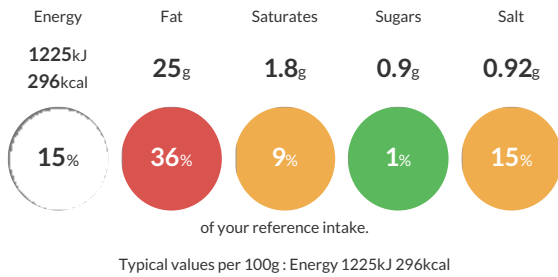

Nutritional Information

Typical Values	Per 100g
Energy	1225kJ 296kCal
Carbohydrates	2.6g
of which sugars	0.9g
Fat	25g
of which saturates	1.8g
Fibre	0g
Protein	15g
Salt	0.92g

Allergy Information

Key:

Dietary Information