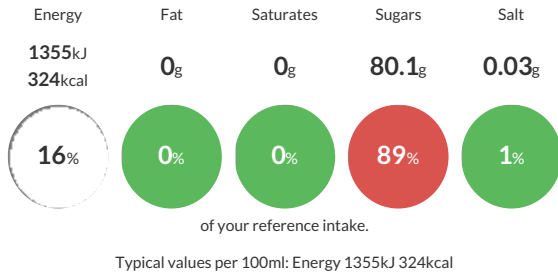

Reference Intake

Each 100ml portion contains:

Nutritional Information

Typical Values	Per 100ml
Energy	1355kJ 324kCal
Carbohydrates	80.1g
of which sugars	80.1g
Fat	0g
of which saturates	0g
Fibre	0g
Protein	0g
Salt	0.03g