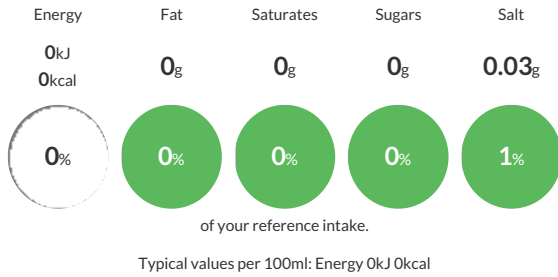

### Reference Intake

Each 100ml portion contains: