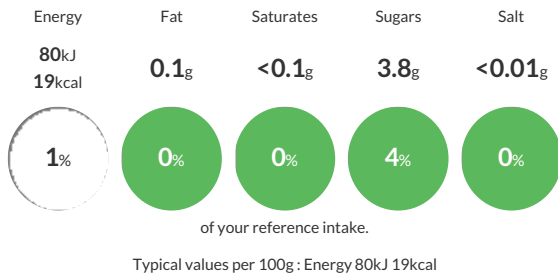

Reference Intake

Each 100g portion contains:

Nutritional Information

Typical Values	Per 100g
Energy	80kJ 19kCal
Carbohydrates	3.8g
of which sugars	3.8g
Fat	0.1g
of which saturates	<0.1g
Fibre	0.8g
Protein	1.1g
Salt	<0.01g