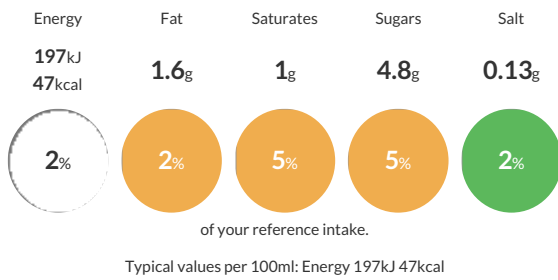

Short Product Name:

Lakeland Dairies Long Life Milk Pots - Semi-Skimmed Milk 120 Portions

Lakeland Dairies Semi-Skimmed Milk Portions are 100% Dairy and offer a rich, great-tasting addition to tea and coffee. Ideal for enhancing beverages with a milky flavour, they provide convenient portion control and a long shelf life without refrigeration. Recommended for accommodation, travel, leisure and recreation, and workplace sectors, these milk portions ensure superior quality and convenience for all your hot beverage needs.

Traded Unit GTIN: **05099869343866** Internal GTIN: Supplier: **Lakeland Dairies Killeshandra** Suppliers Product Code: **0874089**

Reference Intake

Each 100ml portion contains:

Nutritional Information

Typical Values	Per 100ml
Energy	197kJ 47kCal
Carbohydrates	4.8g
of which sugars	4.8g
Fat	1.6g
of which saturates	1g
Fibre	0g
Protein	3.3g
Salt	0.13g