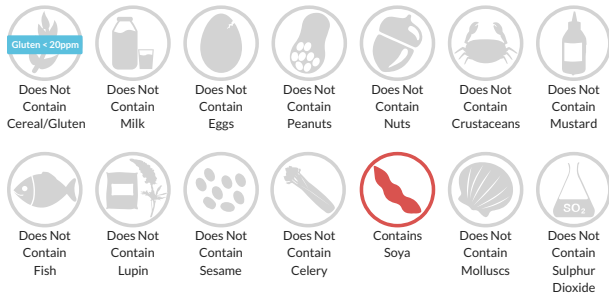

### Reference Intake

Each 100ml portion contains:

### Allergy Information

Key: **Contains** **May Contain**