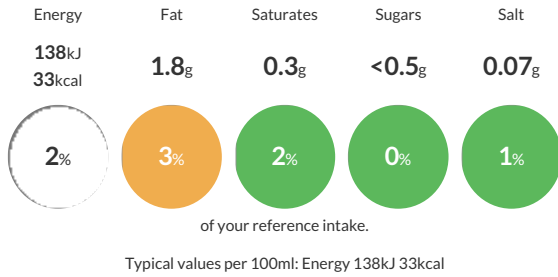

### Reference Intake

Each 100ml portion contains: