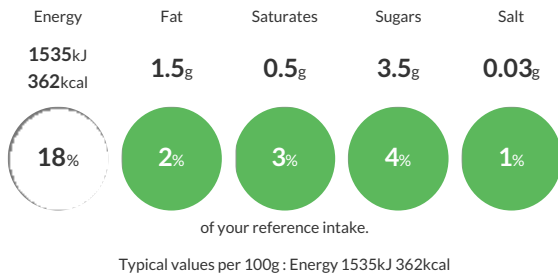

Reference Intake

Each 100g portion contains:

Nutritional Information

Typical Values	Per 100g
Energy	1535kJ 362kCal
Carbohydrates	73.6g
of which sugars	3.5g
Fat	1.5g
of which saturates	0.5g
Fibre	3g
Protein	12g
Salt	0.03g