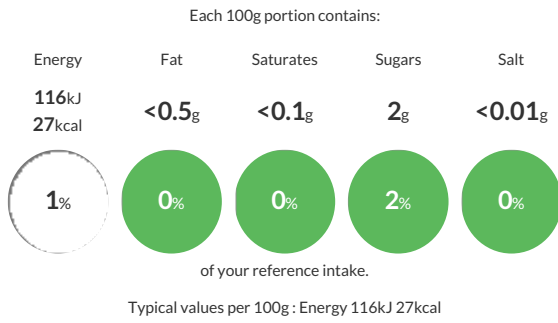

Reference Intake

Nutritional Information

Typical Values	Per 100g
Energy	116kJ 27kCal
Carbohydrates	2g
of which sugars	2g
Fat	<0.5g
of which saturates	<0.1g
Fibre	0.5g
Protein	0.4g
Salt	<0.01g

Allergy Information