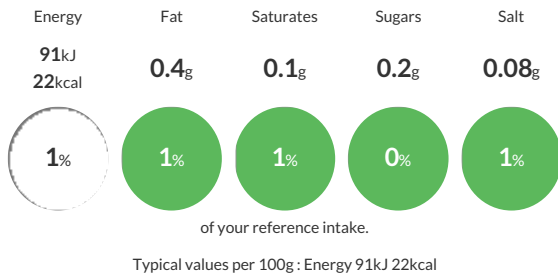

Reference Intake

Each 100g portion contains:

Nutritional Information

Typical Values	Per 100g
Energy	91kJ 22kCal
Carbohydrates	0.7g
of which sugars	0.2g
Fat	0.4g
of which saturates	0.1g
Fibre	2.3g
Protein	2.8g
Salt	0.08g