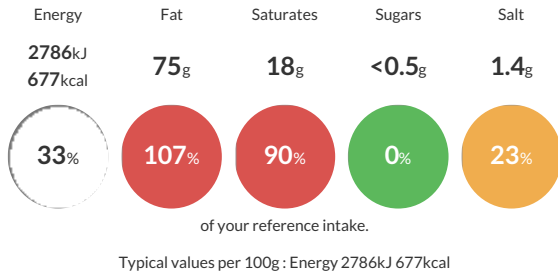

## FLORA BUTTERY 6X2KG

Short Product Name:  
75% vegetable fat spread

75% vegetable fat spread Flora Buttery 2Kg

Traded Unit GTIN: 8719200008274 Internal GTIN: 8719200008250 Supplier: Flora Food Sales UK Limited Suppliers Product Code: 91304257

### Reference Intake

Each 100g portion contains:

### Nutritional Information

Typical Values	Per 100g
Energy	2786kJ 677kCal
Carbohydrates	<0.5g
of which sugars	<0.5g
Fat	75g
of which saturates	18g
Fibre	<0.5g
Protein	<0.5g
Salt	1.4g