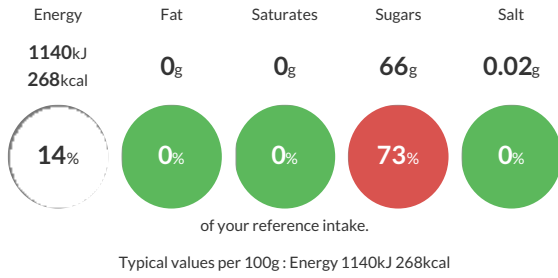

Nutritional Information

Typical Values	Per 100g
Energy	1140kJ 268kCal
Carbohydrates	66g
of which sugars	66g
Fat	0g
of which saturates	0g
Fibre	-g
Protein	0.7g
Salt	0.02g

Allergy Information

Key: Contains May Contain