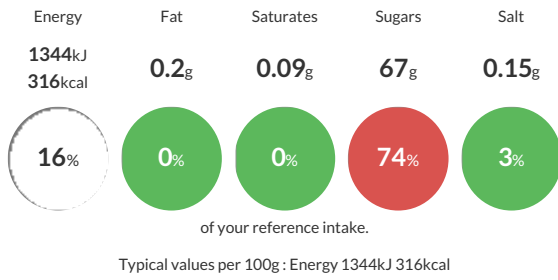

Traded Unit GTIN: 05010067308631 Internal GTIN: 5010067086508 Supplier: The Silver Spoon Company Suppliers Product Code: 30863

Reference Intake

Each 100g portion contains:

Nutritional Information

Typical Values	Per 100g
Energy	1344kJ 316kCal
Carbohydrates	78g
of which sugars	67g
Fat	0.2g
of which saturates	0.09g
Fibre	0g
Protein	0.6g
Salt	0.15g