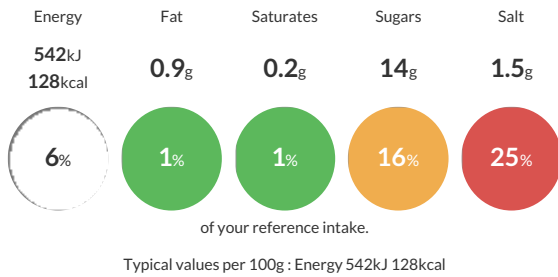

Reference Intake

Each 100g portion contains:

Nutritional Information

Typical Values	Per 100g
Energy	542kJ 128kCal
Carbohydrates	20g
of which sugars	14g
Fat	0.9g
of which saturates	0.2g
Fibre	1.5g
Protein	9.3g
Salt	1.5g