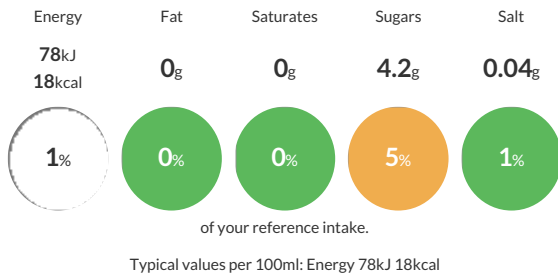

### Reference Intake

Each 100ml portion contains:

### Nutritional Information

Typical Values	Per 100ml
Energy	78kJ 18kCal
Carbohydrates	4.2g
of which sugars	4.2g
Fat	0g
of which saturates	0g
Fibre	-g
Protein	0g
Salt	0.04g