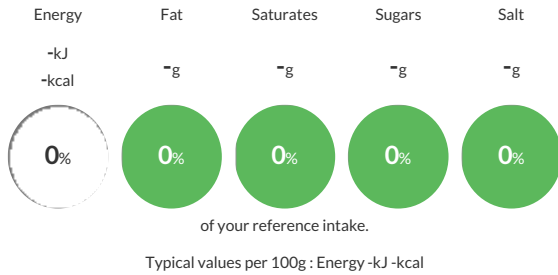

Reference Intake

Each 100g portion contains:

Nutritional Information

Typical Values	Per 100g
Energy	-kJ -kCal
Carbohydrates	-g
of which sugars	-g
Fat	-g
of which saturates	-g
Fibre	-g
Protein	-g
Salt	-g

Allergy Information