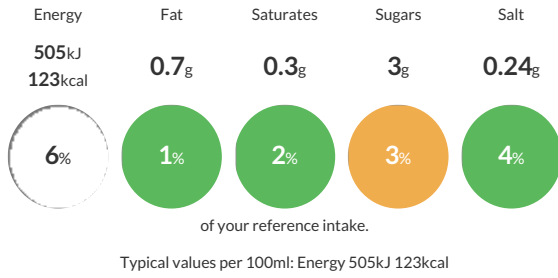

Reference Intake

Each 100ml portion contains:

Nutritional Information

Typical Values	Per 100ml
Energy	505kJ 123kCal
Carbohydrates	3g
of which sugars	3g
Fat	0.7g
of which saturates	0.3g
Fibre	34.2g
Protein	8g
Salt	0.24g