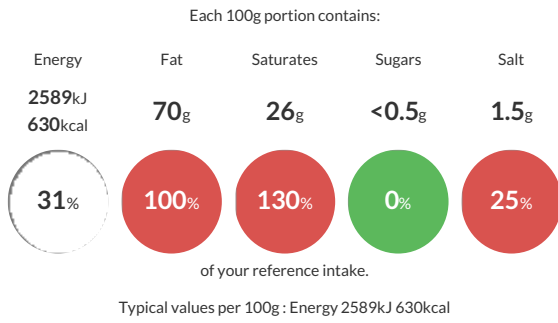

Supplier's Product Code :
Product Added :
Last Updated by Supplier :
erudus id :

91306890
15 April 2026
15 April 2026
d7b6a8cd7b2c4d6b971105fbfe9247f9

The information on the Erudus System has been supplied by the manufacturers of the products and, whilst the owners of the Erudus System take steps to ensure the information is regularly updated, they give no warranty and no guarantee that the information is accurate. Product information and ingredients may change, please always read product labels carefully in addition to using the information provided by Erudus One.

We do not accept liability for any inaccuracies or incorrect information contained on this site. Please visit <http://www.erudus.com/terms-and-conditions> for full terms and conditions.

PHASE DAWN WRAPPER 40X250G

Short Product Name:
70% vegetable fat spread

Phase 70% Vegetable fat spread

Traded Unit GTIN: 8719200105300 Internal GTIN: 8719200105294 Supplier: Flora Food Sales UK Limited Suppliers Product Code: 91306890

Reference Intake

Nutritional Information

Typical Values	Per 100g
Energy	2589kJ 630kCal
Carbohydrates	<0.5g
of which sugars	<0.5g
Fat	70g
of which saturates	26g
Fibre	<0.5g
Protein	<0.5g
Salt	1.5g

Allergy Information

Key: Contains May Contain

Does Not Contain Cereal/Gluten	Does Not Contain Milk	Does Not Contain Eggs	Does Not Contain Peanuts	Does Not Contain Nuts	Does Not Contain Crustaceans	Does Not Contain Mustard
Does Not Contain Fish	Does Not Contain Lupin	Does Not Contain Sesame	Does Not Contain Celery	Does Not Contain Soya	Does Not Contain Molluscs	Does Not Contain Sulphur Dioxide

Gluten Claim

Gluten content is less than 20ppm.

Allergen Statement

N/A

Ingredients

Vegetable oils (palm, rapeseed, sunflower in varying proportions), water, emulsifier (lecithin, mono- and diglycerides from fatty acids), salt (1.5%), acidifier (lactic acid), flavourings, colours (beta-carotene) and vitamins A and D.

Dietary Information

Key: Suitable for

Suitable for Vegetarian	Suitable for Vegan	Suitable for Kosher	Suitable for Halal	Suitable for Coeliac