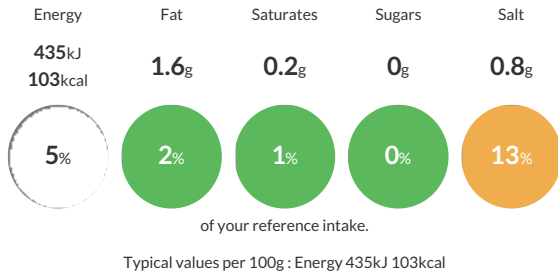

We do not accept liability for any inaccuracies or incorrect information contained on this site. Please visit <http://www.erudus.com/terms-and-conditions> for full terms and conditions.

Live lobster quarters (570-680g) (Kg)

Short Product Name:
Live lobster

Live lobster quarters 570-680g. Sold by the Kg.

Traded Unit GTIN: Internal GTIN: Supplier: **M&J Seafood** Suppliers Product Code: **6622**

Reference Intake

Each 100g portion contains: