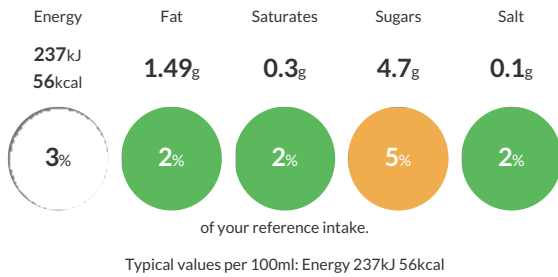

Traded Unit GTIN: 5060120282248 Internal GTIN: 5060120282019 Supplier: Rude Health Suppliers Product Code: 801

Reference Intake

Each 100ml portion contains:

Nutritional Information

Typical Values	Per 100ml
Energy	237kJ 56kCal
Carbohydrates	10.5g
of which sugars	4.7g
Fat	1.49g
of which saturates	0.3g
Fibre	0.2g
Protein	0.2g
Salt	0.1g