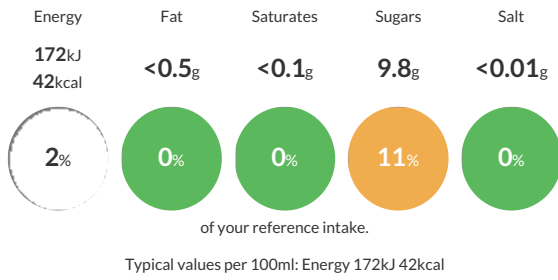

Reference Intake

Each 100ml portion contains:

Nutritional Information

Typical Values	Per 100ml
Energy	172kJ 42kCal
Carbohydrates	9.9g
of which sugars	9.8g
Fat	<0.5g
of which saturates	<0.1g
Fibre	<0.5g
Protein	0.6g
Salt	<0.01g