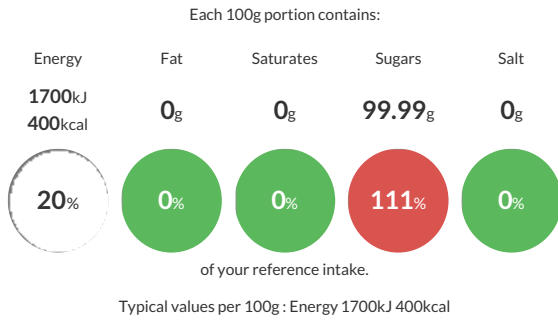

Supplier's Product Code :
Product Added :
Last Updated by Supplier :
erudus id :

33061
08 April 2009
06 March 2023
dd73ce81799d46ab95d31992a60406e9

The information on the Erudus System has been supplied by the manufacturers of the products and, whilst the owners of the Erudus System take steps to ensure the information is regularly updated, they give no warranty and no guarantee that the information is accurate. Product information and ingredients may change, please always read product labels carefully in addition to using the information provided by Erudus One.

We do not accept liability for any inaccuracies or incorrect information contained on this site. Please visit <http://www.erudus.com/terms-and-conditions> for full terms and conditions.

Silver Spoon Granulated Packet 6x2kg

Short Product Name:
Granulated Sugar

Dry free flowing crystalline sugar extracted from sugar beet. The product is free from additives and visible extraneous material. The product is GMO free and does not originate from, or contain sources of genetic modification.

Traded Unit GTIN: 5010067330618 Internal GTIN: 5010067330601 Supplier : The Silver Spoon Company Suppliers Product Code: 33061

Reference Intake