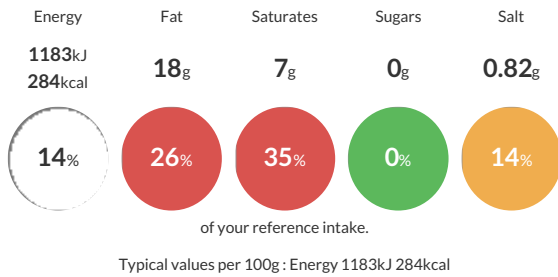

Reference Intake

Each 100g portion contains:

Nutritional Information

Typical Values	Per 100g
Energy	1183kJ 284kCal
Carbohydrates	5.2g
of which sugars	0g
Fat	18g
of which saturates	7g
Fibre	2g
Protein	24g
Salt	0.82g