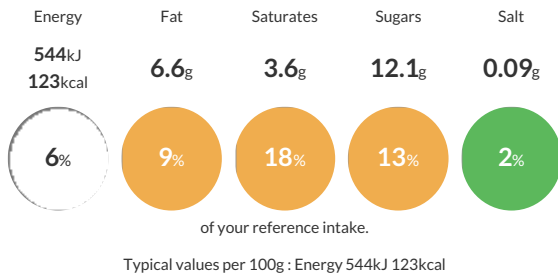

Supplier's Product Code :
Product Added :
Last Updated by Supplier :
erudus id :

PIST4X5
04 August 2009
23 September 2021
dfefd25393d8478d8391ba6244a82122

The information on the **Erudus System** has been supplied by the manufacturers of the products and, whilst the owners of the Erudus System take steps to ensure the information is regularly updated, they give no warranty and no guarantee that the information is accurate. Product information and ingredients may change, please always read product labels carefully in addition to using the information provided by Erudus One.

We do not accept liability for any inaccuracies or incorrect information contained on this site. Please visit <http://www.erudus.com/terms-and-conditions> for full terms and conditions.

Pistachio Ice cream : 4 x 5 litre

Short Product Name:
Pistachio Ice cream

Pistachio Ice Cream - This pistachio flavoured Ice Cream is lavished with pieces of pistachio nut, enjoy the full flavour and natural colour of this delicious recipe.

Traded Unit GTIN: **5060016671521** Internal GTIN: **5060016671514** Supplier: **Yorvale Ltd** Suppliers Product Code: **PIST4X5**

Reference Intake

Each 100g portion contains: