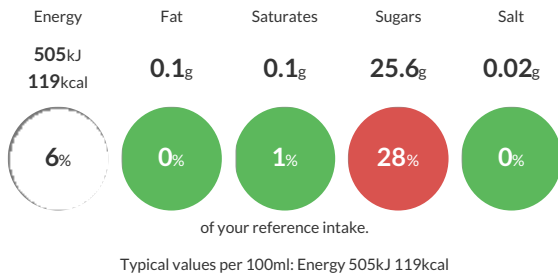

Reference Intake

Each 100ml portion contains:

Nutritional Information

Typical Values	Per 100ml
Energy	505kJ 119kCal
Carbohydrates	25.6g
of which sugars	25.6g
Fat	0.1g
of which saturates	0.1g
Fibre	-g
Protein	0.2g
Salt	0.02g