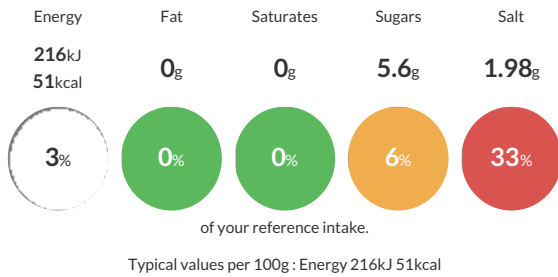

Reference Intake

Each 100g portion contains:

Nutritional Information

Typical Values	Per 100g
Energy	216kJ 51kCal
Carbohydrates	10.7g
of which sugars	5.6g
Fat	0g
of which saturates	0g
Fibre	0.6g
Protein	0.4g
Salt	1.98g