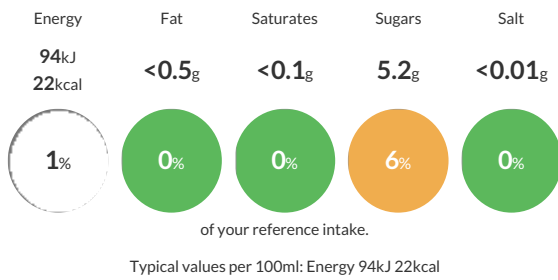

Nutritional Information

Typical Values	Per 100ml
Energy	94kJ 22kCal
Carbohydrates	5.2g
of which sugars	5.2g
Fat	<0.5g
of which saturates	<0.1g
Fibre	-g
Protein	<0.5g
Salt	<0.01g

Allergy Information

Key: **Contains** **May Contain**