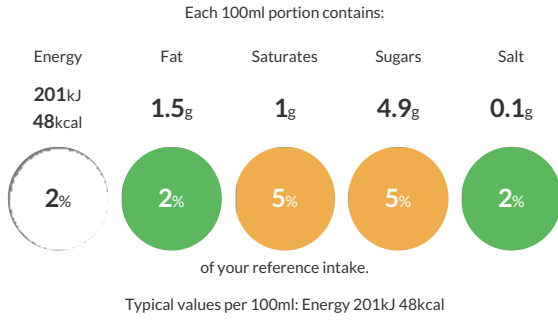

Supplier's Product Code :
Product Added :
Last Updated by Supplier :
erudus id :

0874313
01 May 2026
01 May 2026
ea8e7fdd59bf4c08a251f1c870369d3f

The information on the Erudus System has been supplied by the manufacturers of the products and, whilst the owners of the Erudus System take steps to ensure the information is regularly updated, they give no warranty and no guarantee that the information is accurate. Product information and ingredients may change, please always read product labels carefully in addition to using the information provided by Erudus One.

VIVA Long Life Semi Skimmed Milk 27x200ml

Short Product Name:
Long Life Semi Skimmed Milk

Viva Semi Skimmed Milk offers a long shelf life and ambient storage with no additives or preservatives. Each carton comes with a convenient drinking straw and is a natural source of calcium and protein, with added Vitamin D. A super convenient format to get your portion of milk for the day or when you are on the go and for kids' lunchboxes.

Traded Unit GTIN: 05099869743130 Internal GTIN: 5099869043131 Supplier: Lakeland Dairies Killeshandra Suppliers Product Code : 0874313

Reference Intake

Nutritional Information

Typical Values	Per 100ml
Energy	201kJ 48kCal
Carbohydrates	4.9g
of which sugars	4.9g
Fat	1.5g
of which saturates	1g
Fibre	0g
Protein	3.5g
Salt	0.1g