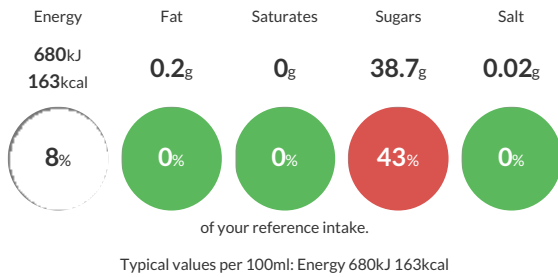

### Reference Intake

Each 100ml portion contains: