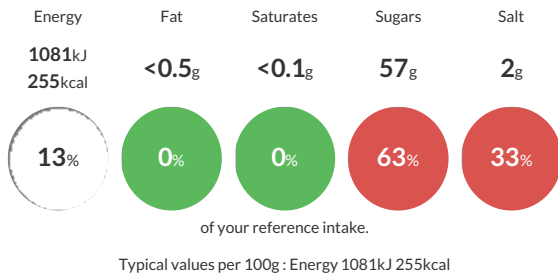

Reference Intake

Each 100g portion contains:

Nutritional Information

Typical Values	Per 100g
Energy	1081kJ 255kCal
Carbohydrates	62g
of which sugars	57g
Fat	<0.5g
of which saturates	<0.1g
Fibre	0.8g
Protein	0.8g
Salt	2g