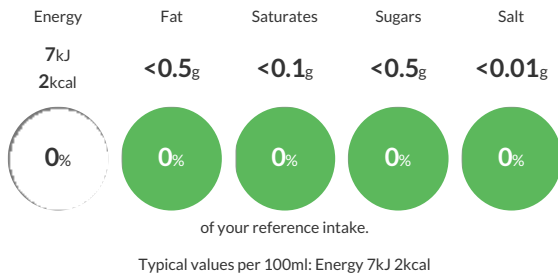

### Reference Intake

Each 100ml portion contains:

### Nutritional Information

Typical Values	Per 100ml
Energy	7kJ 2kCal
Carbohydrates	1.6g
of which sugars	<0.5g
Fat	<0.5g
of which saturates	<0.1g
Fibre	<0.5g
Protein	<0.5g
Salt	<0.01g